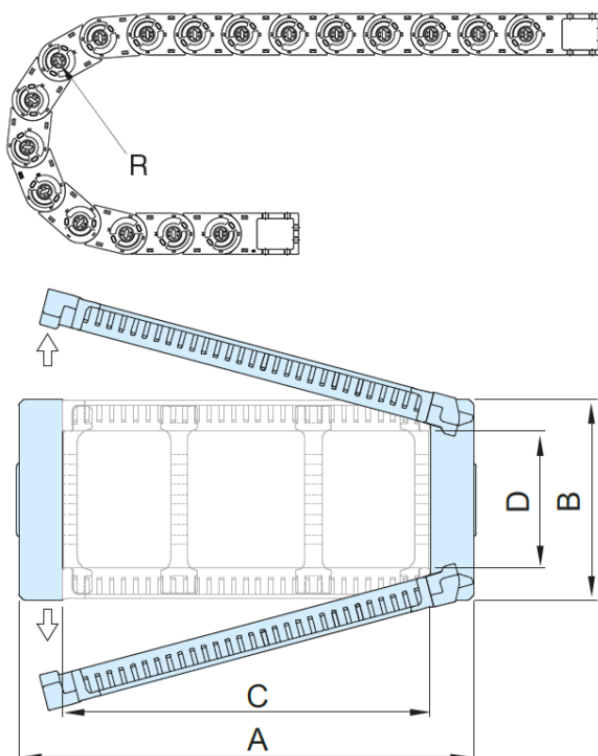

Article number: 18ST044N200R150

Description: ST Shift cable chain, ST044N.200 Radius 150- Hoved nr. (1LK)
Type ST044N.200.R150

Measures

A = 221

B = 38

C = 200

D = 26

I = 44

R = 150